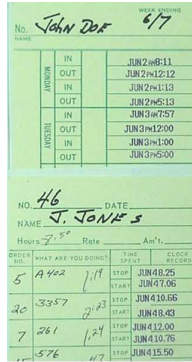

Comments / Preset messages

RCVD SENT IN OUT CFMD
FILED PAID
USED FAXED VOID ORIGN
APR'D CMLP'D

Programmable up to three lines

Alpha / Numeric or a combination of both

REDUCE EXPENSES

ACCESSORIES

Time Card Rack

T-4U
Cassette Ribbon

Payroll and Job
Cost Time Cards

SPECIFICATIONS

Height -5.7", 14.5 cm. Width - 6.45", 16.4 cm.
Depth- 6.75", 17.1 cm
Weight- 3.2 lb., 1.2 kg.
Weight with AC Adapter- 5.4 lb., 2.0 kg.
Shipping Weight - 8.0 lb., 3.0 kg.
Electrical 110VAC, 60 HZ / 220 VAC 50 HZ
Print Type DOT MATRIX
Operating Temp. 25 to 110 ° F, -4 to 45 ° C
Accuracy to + / - 15 Seconds per Month
@ 70 ° F., 21 ° C